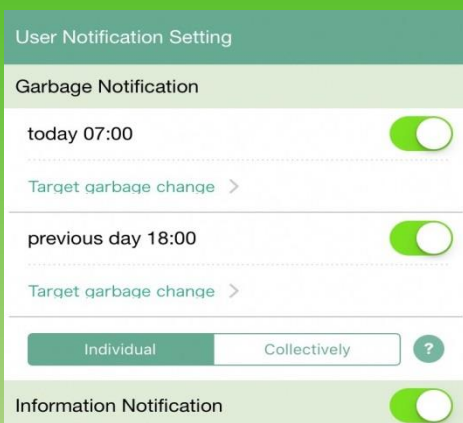

Setting Push Notifications

【Collection day reminder】

Please tap ニュー (Menu) → 設定 (Settings) and then enable the push notifications from the app. You can also select the time you wish to receive the reminder.

【Real time Notices】

If you enable the app to send you notices, you will be able to receive information sent by Maebashi City about the waste and recyclables collection situation in case of typhoons, snow etc.